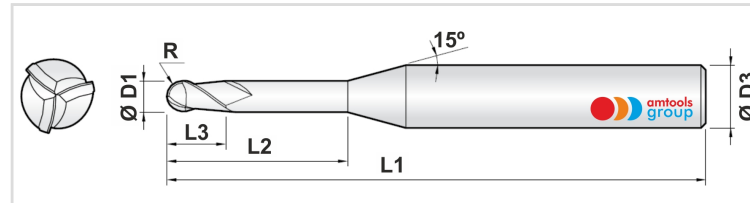

Fresa Diam. ESF. 3DBE - 3 Nav

Categorias

- Esféricas
- Esféricas

| Ref. | Descrição | D1 | D3 | L1 | L2 | L3 | Raio canto | Z |
|-----------------|----------------|-----|----|-----|----|----|------------|---|
| 27D900010030S04 | Ø1x3x60-S04 | 1 | 4 | 60 | - | 3 | 0.5 | 3 |
| 27D900010050S04 | Ø1x5x60-S04 | 1 | 4 | 60 | 5 | 3 | 0.5 | 3 |
| 27D900010100S04 | Ø1x10x60-S04 | 1 | 4 | 60 | 10 | 3 | 0.5 | 3 |
| 27D900010150S04 | Ø1x15x60-S04 | 1 | 4 | 60 | 15 | 3 | 0.5 | 3 |
| 27D900010200S04 | Ø1x20x60-S04 | 1 | 4 | 60 | 20 | 3 | 0.5 | 3 |
| 27D900015050S04 | Ø1.5x5x60-S04 | 1.5 | 4 | 60 | - | 5 | 0.75 | 3 |
| 27D900015100S04 | Ø1.5x10x80-S04 | 1.5 | 4 | 80 | 10 | 5 | 0.75 | 3 |
| 27D900015150S04 | Ø1.5x15x80-S04 | 1.5 | 4 | 80 | 15 | 5 | 0.75 | 3 |
| 27D900015200S04 | Ø1.5x20x80-S04 | 1.5 | 4 | 80 | 20 | 5 | 0.75 | 3 |
| 27D900020060S04 | Ø2x6x60-S04 | 2 | 4 | 60 | - | 6 | 1 | 3 |
| 27D900020100S04 | Ø2x10x80-S04 | 2 | 4 | 80 | 10 | 6 | 1 | 3 |
| 27D900020150S04 | Ø2x15x80-S04 | 2 | 4 | 80 | 15 | 6 | 1 | 3 |
| 27D900020200S04 | Ø2x20x80-S04 | 2 | 4 | 80 | 20 | 6 | 1 | 3 |
| 27D900020250S04 | Ø2x25x80-S04 | 2 | 4 | 80 | 25 | 6 | 1 | 3 |
| 27D900020300S04 | Ø2x30x80-S04 | 2 | 4 | 80 | 30 | 6 | 1 | 3 |
| 27D900020350S04 | Ø2x35x80-S04 | 2 | 4 | 80 | 35 | 6 | 1 | 3 |
| 27D900020400S04 | Ø2x40x80-S04 | 2 | 4 | 80 | 40 | 6 | 1 | 3 |
| 27D900030150100 | Ø3x15x100-S03 | 3 | 3 | 100 | 15 | 8 | 1.5 | 3 |
| 27D900030080S04 | Ø3x8x60-S04 | 3 | 4 | 60 | - | 8 | 1.5 | 3 |
| 27D900030150S04 | Ø3x15x100-S04 | 3 | 4 | 100 | 15 | 8 | 1.5 | 3 |
| 27D900030200S04 | Ø3x20x100-S04 | 3 | 4 | 100 | 20 | 8 | 1.5 | 3 |
| 27D900030300S04 | Ø3x30x100-S04 | 3 | 4 | 100 | 30 | 8 | 1.5 | 3 |
| 27D900030400S04 | Ø3x40x100-S04 | 3 | 4 | 100 | 40 | 8 | 1.5 | 3 |
| 27D900030500S04 | Ø3x50x100-S04 | 3 | 4 | 100 | 50 | 8 | 1.5 | 3 |
| 27D900040160080 | Ø4x16x80-S04 | 4 | 4 | 80 | - | 16 | 2 | 3 |