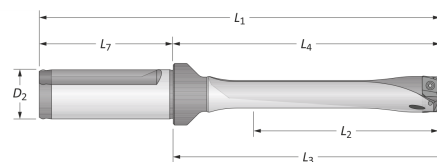

Suporte XT Pro Série 12

Categorias

- Suporte XT Pro

Ref.	Descrição	D	Alcance	L1	L2	L3	L4	L5	D3
1115100312S20CM	HXT0312S-20CM - 3xD	3xD	12.00-12.99	116.6	39.0	68.7	66.6	50.0	20.0
1115100512S20FM	HXT0512S-20FM - 5xD	5xD	12.00-12.99	142.5	65.0	94.7	92.5	50.0	20.0
1115100512S20CM	HXT0512S-20CM - 5xD	5xD	12.00-12.99	142.5	65.0	94.7	92.5	50.0	20.0
1115100712S20FM	HXT0712S-20FM - 7xD	7xD	12.00-12.99	168.3	90.9	120.7	118.3	50.0	20.0
1115100712S20CM	HXT0712S-20CM - 7xD	7xD	12.00-12.99	168.3	90.9	120.7	118.3	50.0	20.0
1115101012S20FM	HXT1012S-20FM - 10xD	10xD	12.00-12.99	207.5	129.9	159.7	157.5	50.0	20.0
1115101012S20CM	HXT1012S-20CM - 10xD	10xD	12.00-12.99	207.5	129.9	159.7	157.5	50.0	20.0
1115100312S20FM	HXT0312S-20FM - 3xD	3xD	12.00-12.99	116.6	39.0	68.7	66.6	50.0	20.0