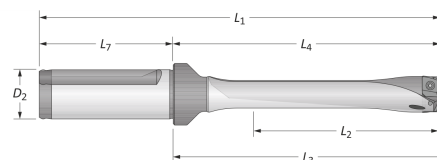

Suporte XT Pro Série 14

Categorias

- Suporte XT Pro

Ref.	Descrição	D	Alcance	L1	L2	L3	L4	L5	D3
1115100314S20FM	HXT0314S-20FM - 3xD	3xD	14.00-14.99	122.2	44.8	74.9	72.2	50.0	20.0
1115100314S20CM	HXT0314S-20CM - 3xD	3xD	14.00-14.99	122.2	44.8	74.9	72.2	50.0	20.0
1115100514S20FM	HXT0514S-20FM - 5xD	5xD	14.00-14.99	152.4	75.0	104.9	102.4	50.0	20.0
1115100514S20CM	HXT0514S-20CM - 5xD	5xD	14.00-14.99	152.4	75.0	104.9	102.4	50.0	20.0
1115100714S20FM	HXT0714S-20FM - 7xD	7xD	14.00-14.99	182.2	104.8	134.8	132.2	50.0	20.0
1115100714S20CM	HXT0714S-20CM - 7xD	7xD	14.00-14.99	182.2	104.8	134.8	132.2	50.0	20.0
1115101014S20FM	HXT1014S-20FM - 10xD	10xD	14.00-14.99	227.4	149.9	179.8	177.4	50.0	20.0
1115101014S20CM	HXT1014S-20CM - 10xD	10xD	14.00-14.99	227.4	149.9	179.8	177.4	50.0	20.0