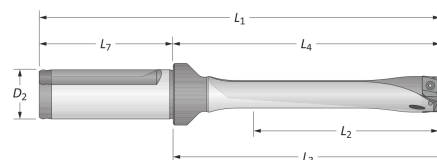

## Categorias

- Suporte XT Pro

| Ref.            | Descrição            | D    | Alcance     | L1    | L2    | L3    | L4    | L5   | D3   |
|-----------------|----------------------|------|-------------|-------|-------|-------|-------|------|------|
| 1115100317S20FM | HXT0317S-20FM - 3xD  | 3xD  | 17.00-17.99 | 133.8 | 54.0  | 86.9  | 83.8  | 50.0 | 20.0 |
| 1115100317S20CM | HXT0317S-20CM - 3xD  | 3xD  | 17.00-17.99 | 133.8 | 54.0  | 86.9  | 83.8  | 50.0 | 20.0 |
| 1115100517S20FM | HXT0517S-20FM - 5xD  | 5xD  | 17.00-17.99 | 169.8 | 90.0  | 122.9 | 119.8 | 50.0 | 20.0 |
| 1115100517S20CM | HXT0517S-20CM - 5xD  | 5xD  | 17.00-17.99 | 169.8 | 90.0  | 122.9 | 119.8 | 50.0 | 20.0 |
| 1115100717S20FM | HXT0717S-20FM - 7xD  | 7xD  | 17.00-17.99 | 206.0 | 125.8 | 158.9 | 156.0 | 50.0 | 20.0 |
| 1115100717S20CM | HXT0717S-20CM - 7xD  | 7xD  | 17.00-17.99 | 206.0 | 125.8 | 158.9 | 156.0 | 50.0 | 20.0 |
| 1115101017S20FM | HXT1017S-20FM - 10xD | 10xD | 17.00-17.99 | 259.9 | 179.8 | 212.8 | 209.9 | 50.0 | 20.0 |
| 1115101017S20CM | HXT1017S-20CM - 10xD | 10xD | 17.00-17.99 | 259.9 | 179.8 | 212.8 | 209.9 | 50.0 | 20.0 |