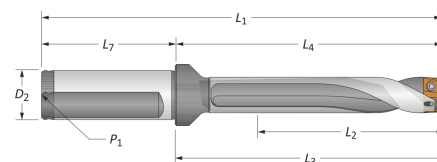

## Suporte XT Série 13

## Categorias

- Suporte XT

Ref.	Descrição	D	Alcance	L1	L2	L3	L4	L7	D2	P1	Tipo
1126060313S20FM	60313S-20FM - 3xD	3xD	13.00-13.99	19.0	42.0	71.4	69.0	50.0	20.0	1/8*	Direita
1126060513S20FM	60513S-20FM - 5xD	5xD	13.00-13.99	46.8	69.9	99.2	96.8	50.0	20.0	1/8*	Direita
1126060713S20FM	60713S-20FM - 7xD	7xD	13.00-13.99	75.0	98.0	127.4	125.0	50.0	20.0	1/8*	Direita
1126060113H20FM	60113H-20FM - Curto	3xD	13.00-13.99	3.0	16.0	45.2	43.0	50.0	20.0	1/8*	Helicoida
1126060313H20FM	60313H-20FM - 3xD	3xD	13.00-13.99	19.0	42.0	71.4	69.0	50.0	20.0	1/8*	Helicoida
1126060313H20CM	60313H-20CM - 3xD	3xD	13.00-13.99	19.0	42.0	71.4	69.0	50.0	20.0	1/8*	Helicoida
1126060513H20FM	60513H-20FM - 5xD	5xD	13.00-13.99	46.8	69.9	99.2	96.8	50.0	20.0	1/8*	Helicoida
1126060513H20CM	60513H-20CM - 5xD	5xD	13.00-13.99	46.8	69.9	99.2	96.8	50.0	20.0	1/8*	Helicoida
1126060713H20FM	60713H-20FM - 7xD	7xD	13.00-13.99	75.0	98.0	127.4	125.0	50.0	20.0	1/8*	Helicoida
1126060713H20CM	60713H-20CM - 7xD	7xD	13.00-13.99	75.0	98.0	127.4	125.0	50.0	20.0	1/8*	Helicoida