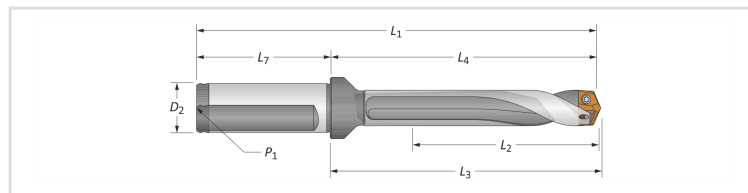

Suporte XT Série 13

Categorias

- Suporte XT

Ref.	Descrição	D	Alcance	L1	L2	L3	L4	L7	D2	P1	Tipo
1126060313S20FM	60313S-20FM - 3xD	3xD	13.00-13.99	19.0	42.0	71.4	69.0	50.0	20.0	1/8*	Direita
1126060513S20FM	60513S-20FM - 5xD	5xD	13.00-13.99	46.8	69.9	99.2	96.8	50.0	20.0	1/8*	Direita
1126060713S20FM	60713S-20FM - 7xD	7xD	13.00-13.99	75.0	98.0	127.4	125.0	50.0	20.0	1/8*	Direita
1126060113H20FM	60113H-20FM - Curto	3xD	13.00-13.99	3.0	16.0	45.2	43.0	50.0	20.0	1/8*	Helicoida
1126060313H20FM	60313H-20FM - 3xD	3xD	13.00-13.99	19.0	42.0	71.4	69.0	50.0	20.0	1/8*	Helicoida
1126060313H20CM	60313H-20CM - 3xD	3xD	13.00-13.99	19.0	42.0	71.4	69.0	50.0	20.0	1/8*	Helicoida
1126060513H20FM	60513H-20FM - 5xD	5xD	13.00-13.99	46.8	69.9	99.2	96.8	50.0	20.0	1/8*	Helicoida
1126060513H20CM	60513H-20CM - 5xD	5xD	13.00-13.99	46.8	69.9	99.2	96.8	50.0	20.0	1/8*	Helicoida
1126060713H20FM	60713H-20FM - 7xD	7xD	13.00-13.99	75.0	98.0	127.4	125.0	50.0	20.0	1/8*	Helicoida
1126060713H20CM	60713H-20CM - 7xD	7xD	13.00-13.99	75.0	98.0	127.4	125.0	50.0	20.0	1/8*	Helicoida