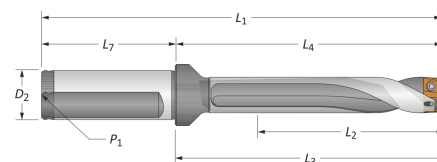

Suporte XT Série 13

Categorias

- Suporte XT

| Ref. | Descrição | D | Alcance | L1 | L2 | L3 | L4 | L7 | D2 | P1 | Tipo |
|-----------------|---------------------|-----|-------------|------|------|-------|-------|------|------|------|-----------|
| 1126060313S20FM | 60313S-20FM - 3xD | 3xD | 13.00-13.99 | 19.0 | 42.0 | 71.4 | 69.0 | 50.0 | 20.0 | 1/8* | Direita |
| 1126060513S20FM | 60513S-20FM - 5xD | 5xD | 13.00-13.99 | 46.8 | 69.9 | 99.2 | 96.8 | 50.0 | 20.0 | 1/8* | Direita |
| 1126060713S20FM | 60713S-20FM - 7xD | 7xD | 13.00-13.99 | 75.0 | 98.0 | 127.4 | 125.0 | 50.0 | 20.0 | 1/8* | Direita |
| 1126060113H20FM | 60113H-20FM - Curto | 3xD | 13.00-13.99 | 3.0 | 16.0 | 45.2 | 43.0 | 50.0 | 20.0 | 1/8* | Helicoida |
| 1126060313H20FM | 60313H-20FM - 3xD | 3xD | 13.00-13.99 | 19.0 | 42.0 | 71.4 | 69.0 | 50.0 | 20.0 | 1/8* | Helicoida |
| 1126060313H20CM | 60313H-20CM - 3xD | 3xD | 13.00-13.99 | 19.0 | 42.0 | 71.4 | 69.0 | 50.0 | 20.0 | 1/8* | Helicoida |
| 1126060513H20FM | 60513H-20FM - 5xD | 5xD | 13.00-13.99 | 46.8 | 69.9 | 99.2 | 96.8 | 50.0 | 20.0 | 1/8* | Helicoida |
| 1126060513H20CM | 60513H-20CM - 5xD | 5xD | 13.00-13.99 | 46.8 | 69.9 | 99.2 | 96.8 | 50.0 | 20.0 | 1/8* | Helicoida |
| 1126060713H20FM | 60713H-20FM - 7xD | 7xD | 13.00-13.99 | 75.0 | 98.0 | 127.4 | 125.0 | 50.0 | 20.0 | 1/8* | Helicoida |
| 1126060713H20CM | 60713H-20CM - 7xD | 7xD | 13.00-13.99 | 75.0 | 98.0 | 127.4 | 125.0 | 50.0 | 20.0 | 1/8* | Helicoida |