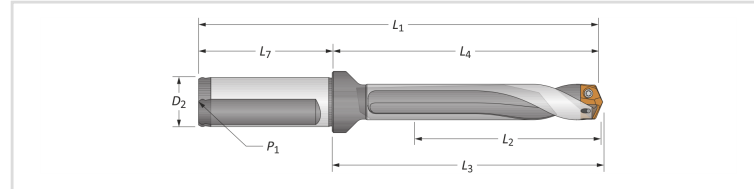

Suporte XT Série 17

Categorias

- Suporte XT

Ref.	Descrição	D	Alcance	L1	L2	L3	L4	L7	D2	P1	Tipo
1126060317S20FM	60317S-20FM - 3xD	3xD	17.00-17.99	33.8	54.0	86.9	83.8	50.0	20.0	1/8*	Direita
1126060517S20FM	60517S-20FM - 5xD	5xD	17.00-17.99	69.8	90.0	122.9	119.8	50.0	20.0	1/8*	Direita
1126060717S20FM	60717S-20FM - 7xD	7xD	17.00-17.99	206.0	125.8	158.9	156.0	50.0	20.0	1/8*	Direita
1126060117H20FM	60117H-20FM - Curto	17.00-17.99	00.5	20.6	20.6	53.5	50.5	50.0	20.0	1/8*	Helicoida
1126060317H20FM	60317H-20FM - 3xD	3xD	17.00-17.99	33.8	54.0	86.9	83.8	50.0	20.0	1/8*	Helicoida
1126060317H20CM	60317H-20CM - 3xD	3xD	17.00-17.99	33.8	54.0	86.9	83.8	50.0	20.0	1/8*	Helicoida
1126060517H20FM	60517H-20FM - 5xD	5xD	17.00-17.99	69.8	90.0	122.9	119.8	50.0	20.0	1/8*	Helicoida
1126060517H20CM	60517H-20CM - 5xD	5xD	17.00-17.99	69.8	90.0	122.9	119.8	50.0	20.0	1/8*	Helicoida
1126060717H20FM	60717H-20FM - 7xD	7xD	17.00-17.99	206.0	125.8	158.9	156.0	50.0	20.0	1/8*	Helicoida
1126060717H20CM	60717H-20CM - 7xD	7xD	17.00-17.99	206.0	125.8	158.9	156.0	50.0	20.0	1/8*	Helicoida